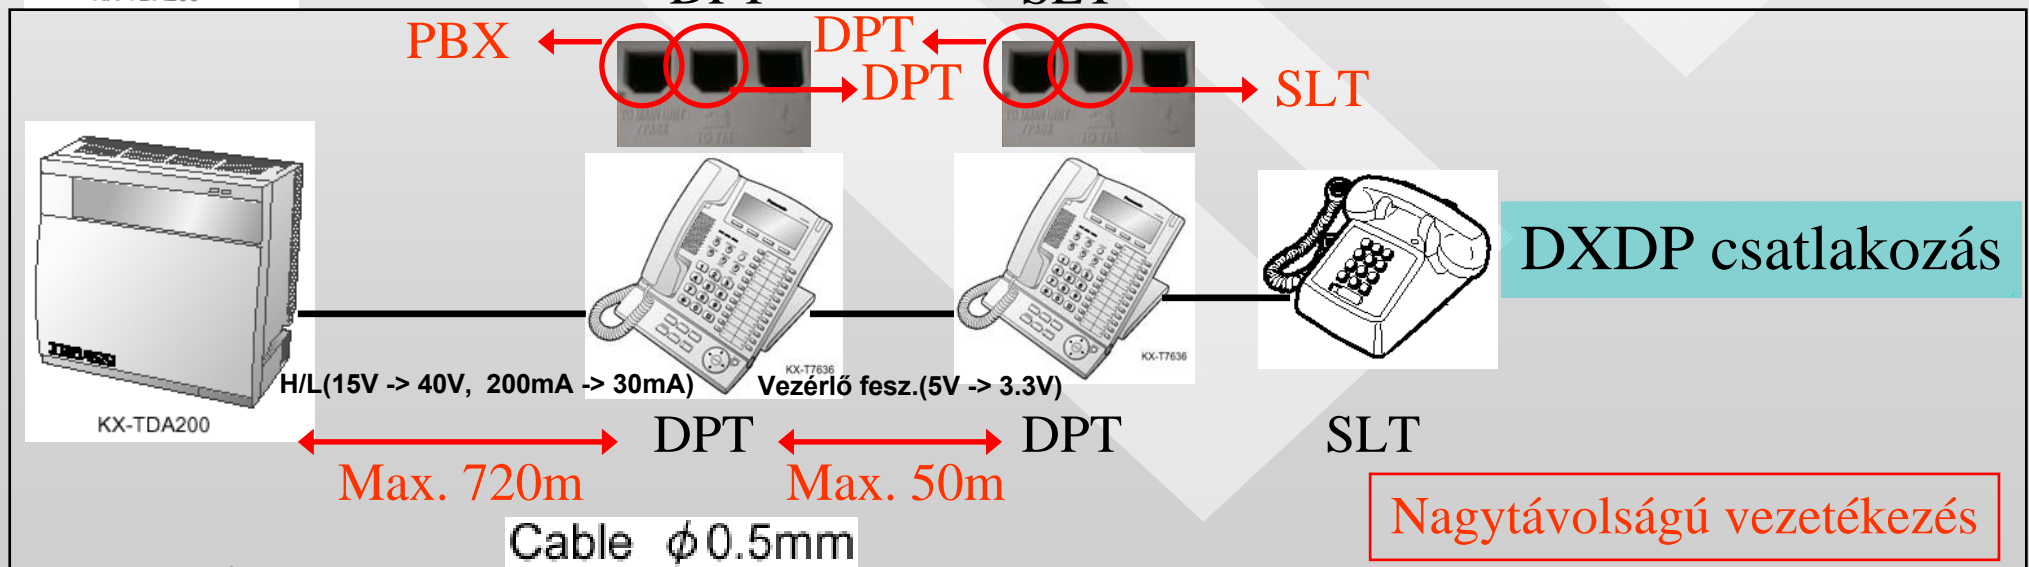

5. DXDP (Ver.1.1-től) & Nagytávolságú vezetékvezetés