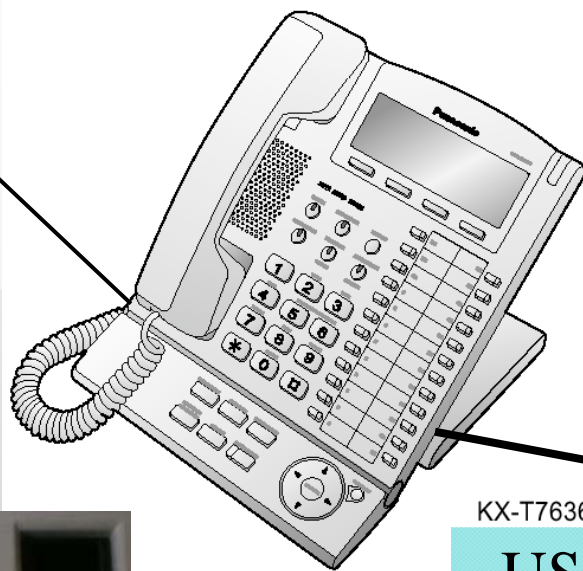

KX-T7636

PC-hez